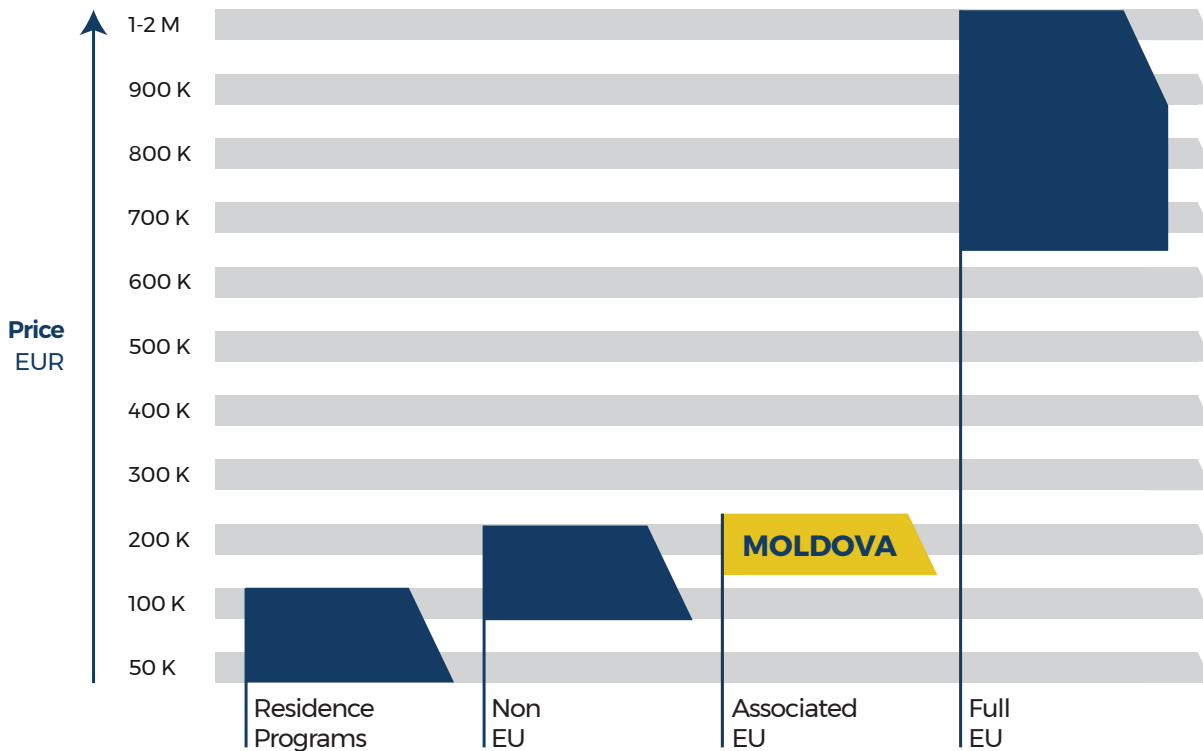

MOLDOVA AND THE EU

The Republic of Moldova actively pursues EU membership and the EU has already opened an office in Chişinău, Moldova. Relations between Moldova and the European Union (EU) are currently shaped via the Moldova - European Union Association Agreement, the European Neighborhood Policy (ENP), and other agreements.